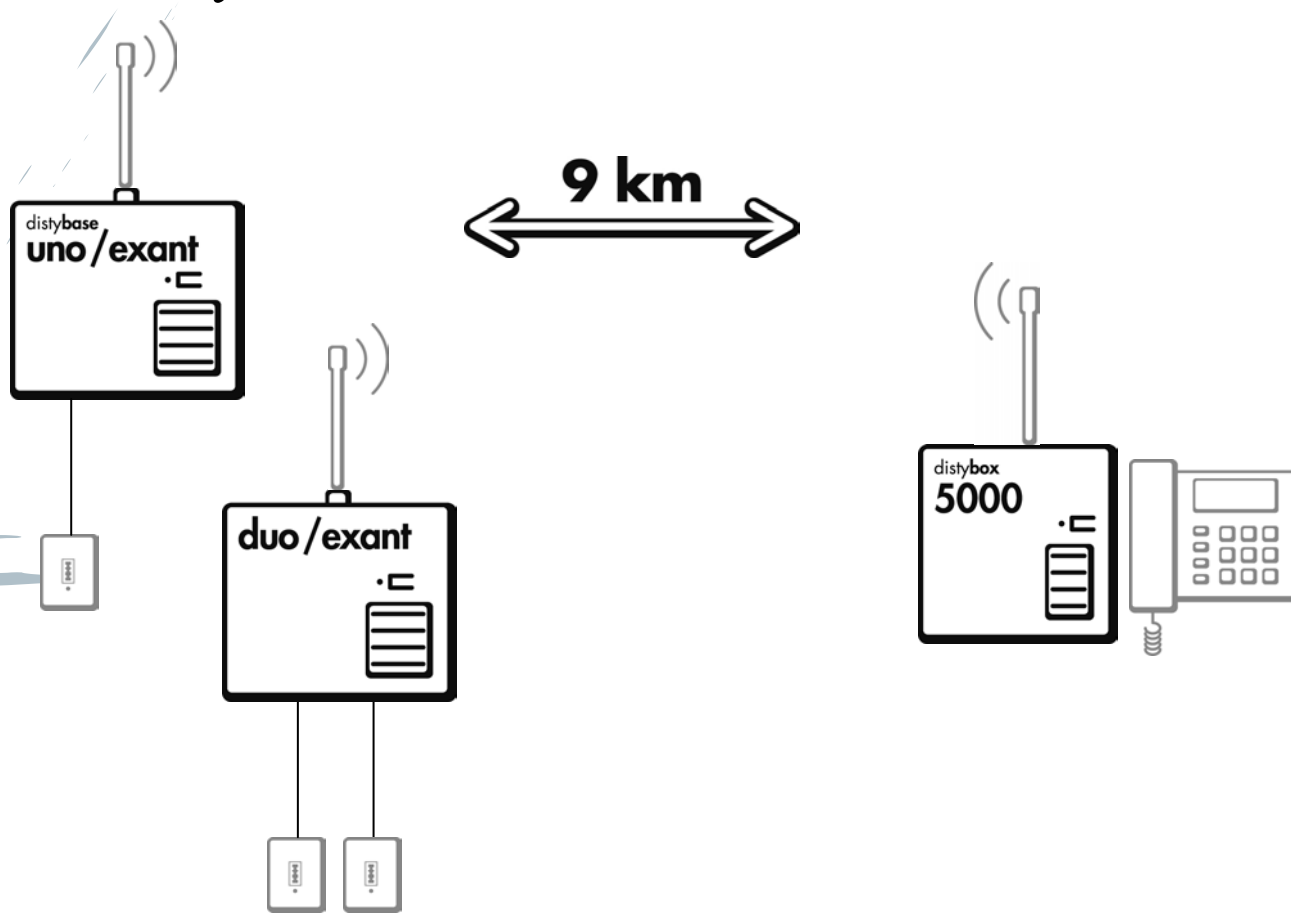

distybase uno exant or distybase duo exant and
distybox 5000 as „cordless extension cable“