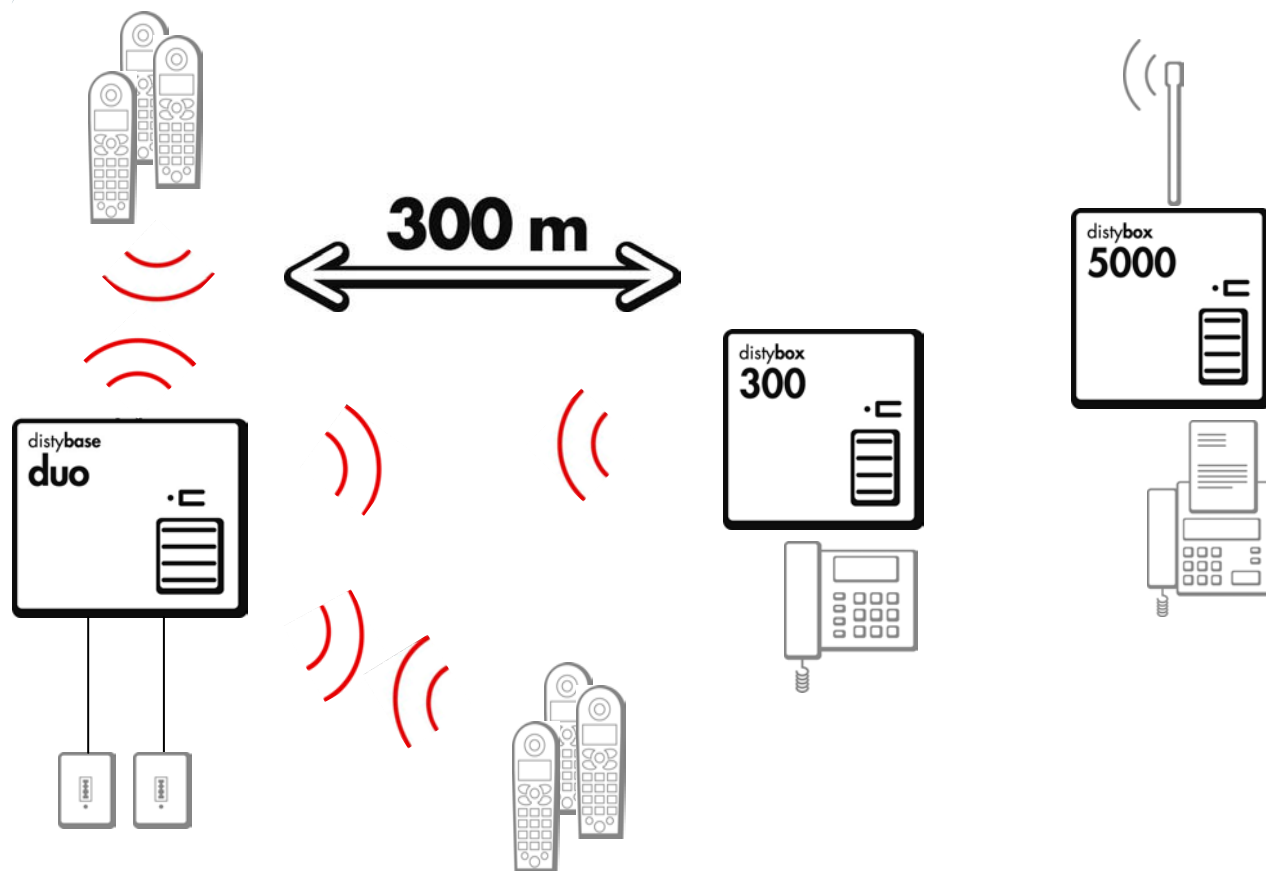

distybase duo as DECT base with DDI for 8 handsets and 2 PSTN lines