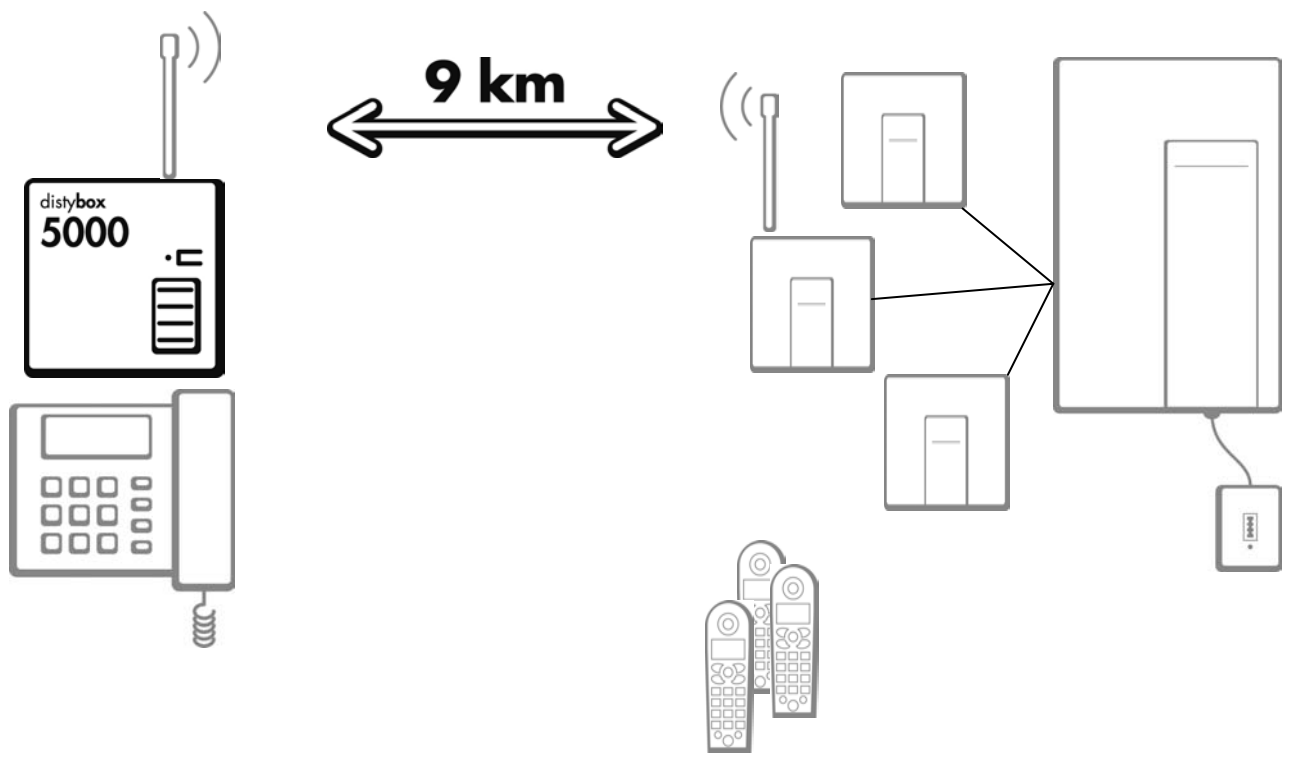

distybox 5000 connects cordless to DECT/GAP PBX