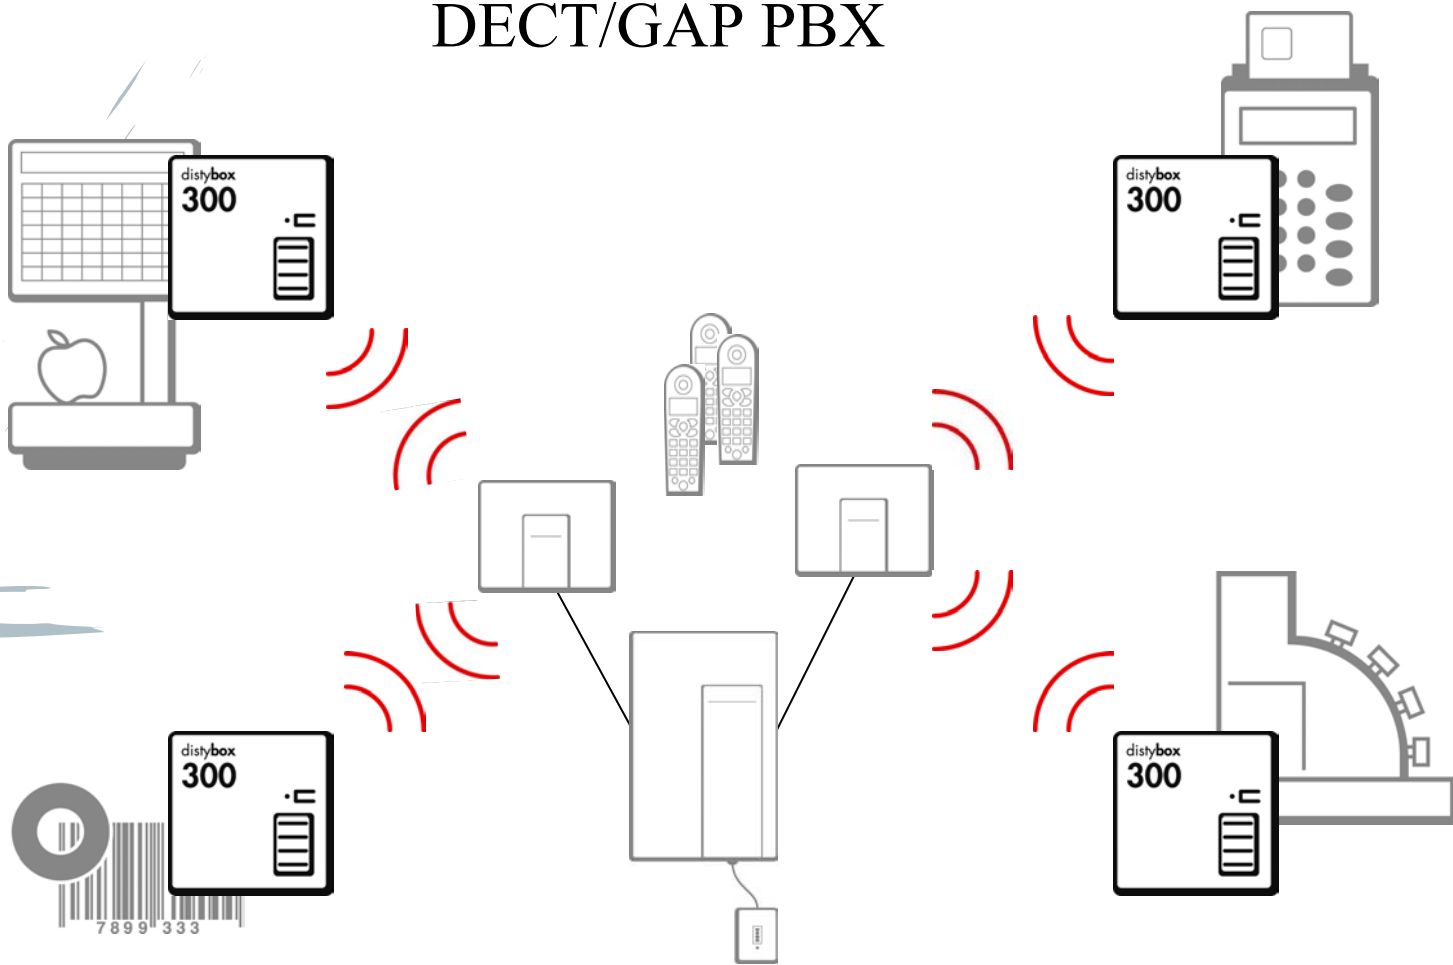

distybox 300 connects appliances cordless to DECT/GAP PBX