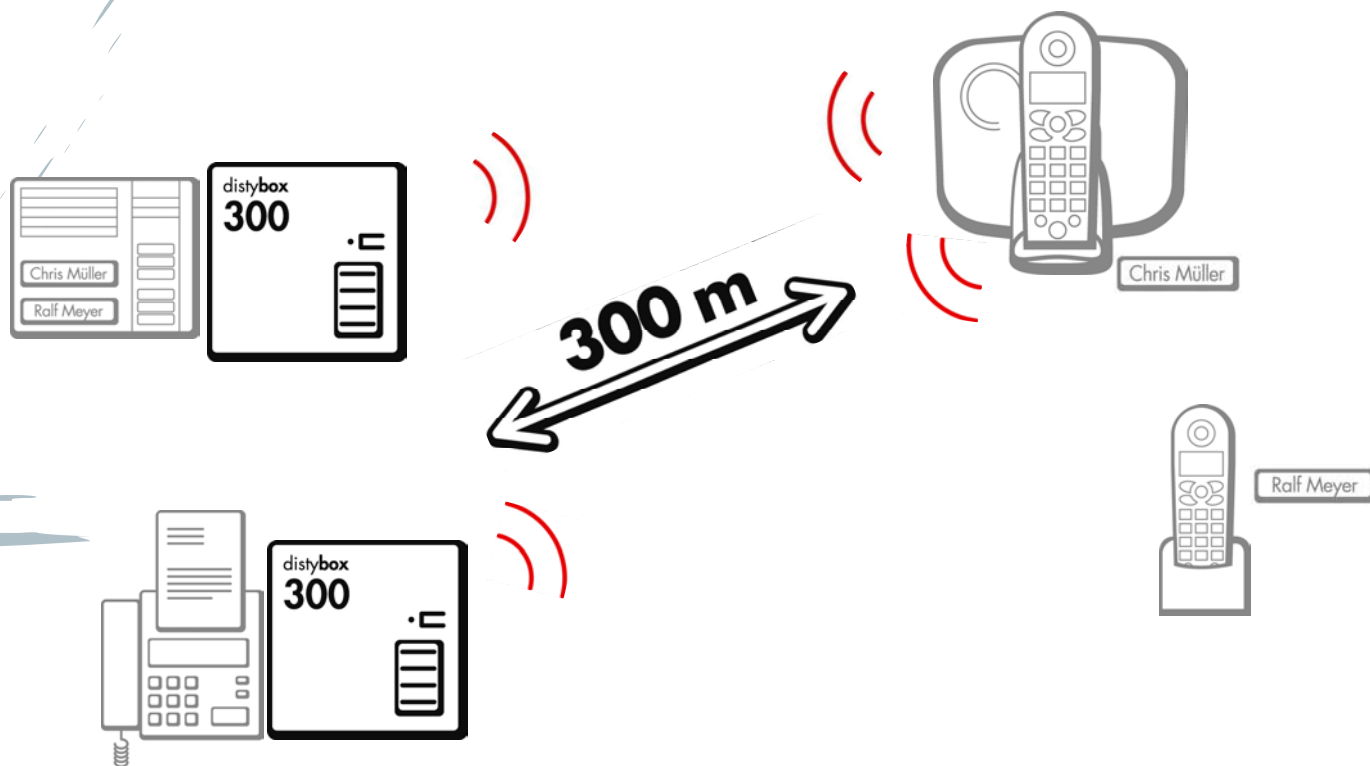

disty**box** 300 connects your entrance intercom or fax machine cordless to DECT/GAP base